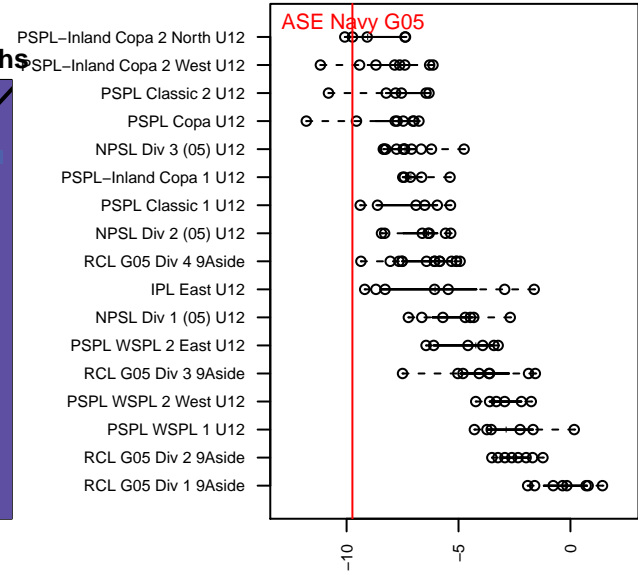

# ASE Navy G05

Academy of Soccer Excellence

Pasco, WA

G05 total strength=223

attack=0.17 defense=0.11

fall league = PSPL-Inland Copa 2 North U12

spr league = Spr PSPL-Inland Copa 1 U12

notes= Blackhawks

alt names used:

ASE Blackhawks 05 Navy

ASE Blackhawks 05 Navy

Venues played:

2016 PSPL-Inland Copa 2 North U12

2016 Spr PSPL-Inland Copa 1 U12

**ASE Navy G05**  
**Dots are actual minus expected GF (blue circles) and GA (red triangles).**  
**Blue line is smoothed change in attack strength. Red is smoothed change in defense strength.**

**attack and defense variance (black dot)  
relative to other teams  
and top 10 in region**

**attack and defense rating  
relative to others at age  
and all opponents in last 13 months**

**Performance relative to 13 month average**