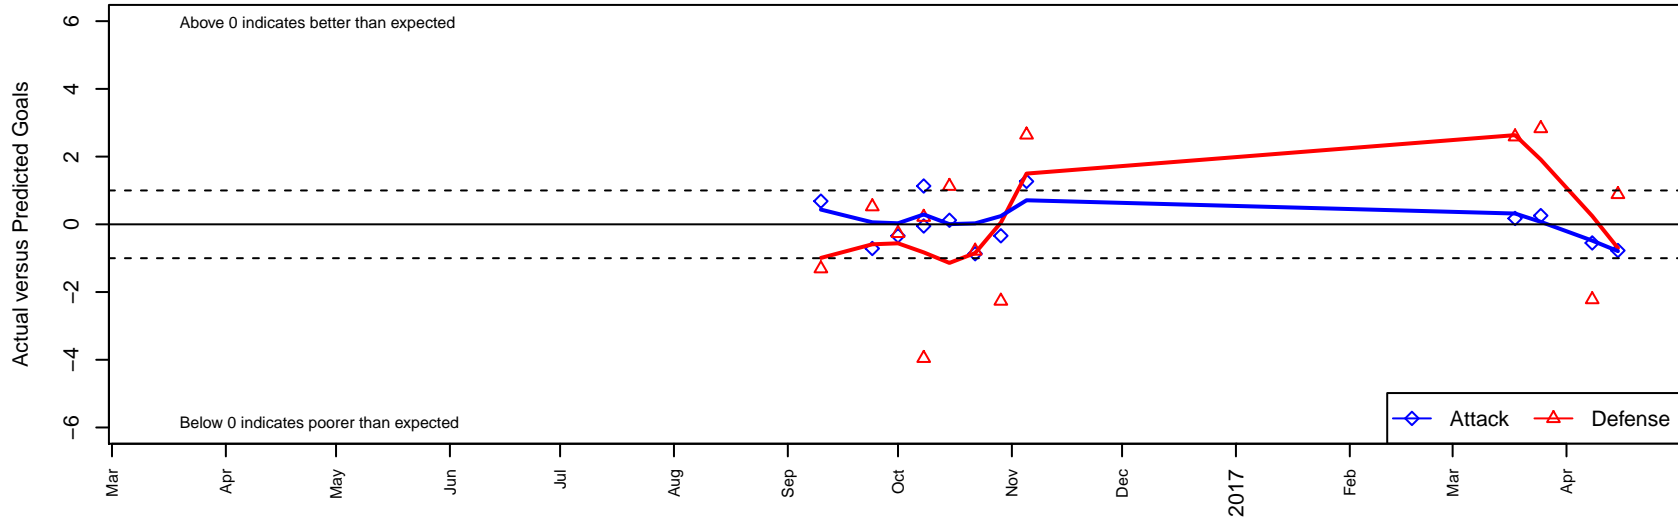

alt names used:

ASE Blackhawks 05 Navy

ASE Blackhawks 05 Navy

Venues played:

2016 PSPL-Inland Copa 2 North U12

2016 Spr PSPL-Inland Copa 1 U12

**ASE Navy G05**  
**Dots are actual minus expected GF (blue circles) and GA (red triangles).**  
**Blue line is smoothed change in attack strength. Red is smoothed change in defense strength.**

**attack and defense variance (black dot)  
relative to other teams  
and top 10 in region**

**attack and defense rating  
relative to others at age  
and all opponents in last 13 months**

**Performance relative to 13 month average**